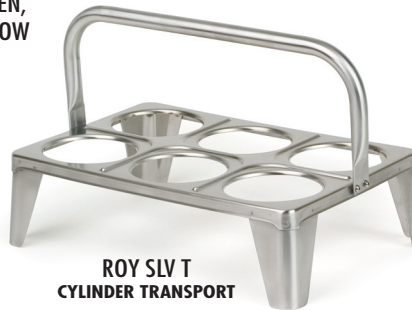

CARAMEL FINISHED SOUP CROCKS

ITEM	DESCRIPTION
ROY SOUP 12	16 oz CROCK
ROY SOUP 12 H	16 oz w/HANDLE

CASE PACK: 2 DZ