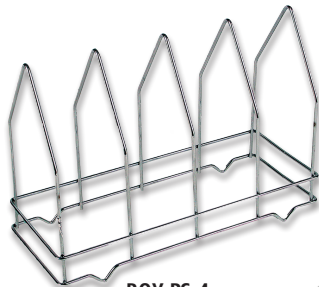

ROY PS 4
PIZZA SCREEN RACK