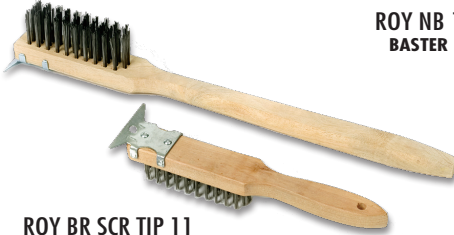

ROY NB 1
BASTER

ROY BR SCR TIP 11

BROILER BRUSHES WITH SCRAPER

ITEM	SIZE
ROY BR SCR TIP 11	11" SHORT HANDLE
ROY BR SCR TIP 20	20" LONG HANDLE