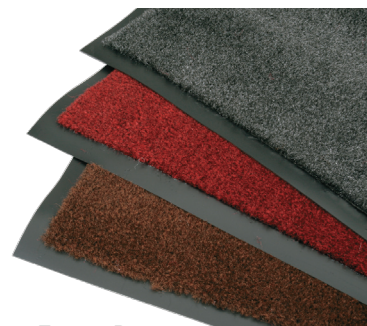

*COLOR: GN=GREEN, RD=RED

NEW FLOOR MATS

Red: Grease Resistant; Black: Regular

ITEM	DESCRIPTION
ROY KM 35 HR	RED, 3' x 5' x 3/4"
ROY KM 35 HB	BLACK, 3' x 5' x 3/4"

FLOOR RUNNERS

Quality Olefin • HD Vinyl Backing
Heather Colors: HW=Walnut, HC=Charcol, HR=Red