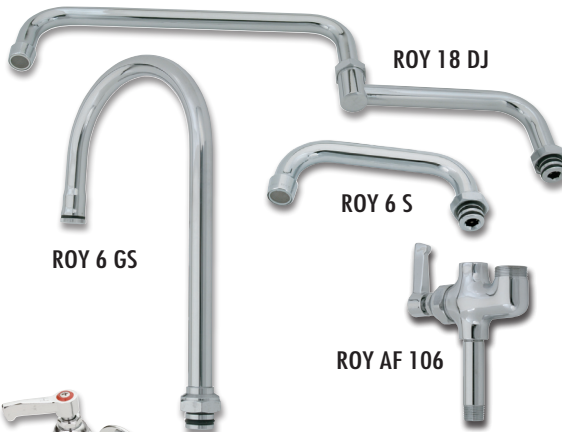

JANITORIAL

ROY PR 2 S

PRE RINSE UNIT ATTACHMENTS

ITEM	DESCRIPTION
ROY PR 2 S	SPRAYER, WATER SAVER
ROY PR1H-44	44" S/S HOSE
ROY PR1H-96	96" S/S HOSE

HEAVY DUTY ADD-A-FAUCETS

ITEM	DESCRIPTION
ROY FBWM	BODY ONLY, 8" WALL MOUNT
ROY AF 106	BODY ONLY, ADD-A-FAUCET
ROY 6 S	6" SPOUT FOR ADD-A-FAUCET
ROY PR 109	REPLACEMENT LEVER, COLD
ROY PR 110	REPLACEMENT LEVER, HOT
ROY 8 S	8" SPOUT FOR ADD-A-FAUCET
ROY 10 S	10" SPOUT FOR ADD-A-FAUCET
ROY 12 S	12" SPOUT FOR ADD-A-FAUCET
ROY 14 S	14" SPOUT FOR ADD-A-FAUCET
ROY 6 GR	6" GOOSENECK SPOUT, RIGID
ROY 6 GS	6" GOOSENECK SPOUT, SWING
ROY 18 DJ	18" DOUBLE JOINTED SPOUT