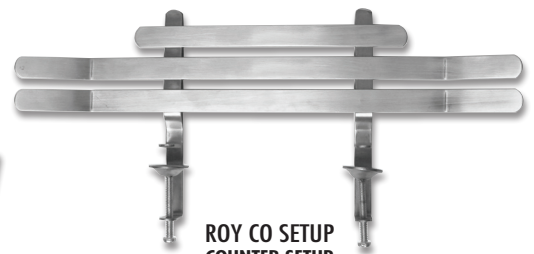

ROY CO SETUP
COUNTER SETUP