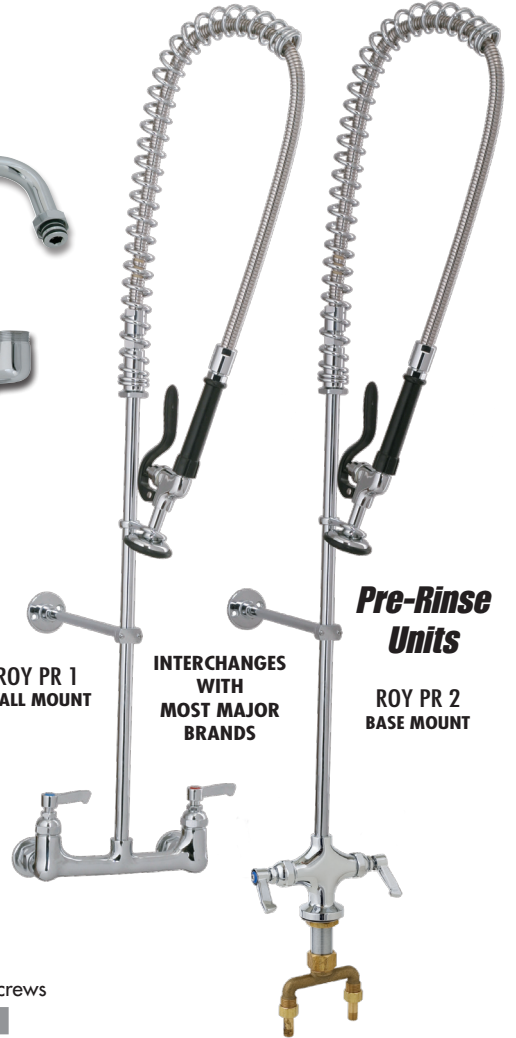

WRIST BLADES

4" Chrome Finished Wrist Blades
Fits 3/8" Post • Color Coded with Screws

ITEM	DESCRIPTION
ROY 4 WB	WRIST BLADES, 1 SET

ROY PR 1
WALL MOUNT

INTERCHANGES
WITH
MOST MAJOR
BRANDS

Pre-Rinse Units

ROY PR 2
BASE MOUNT