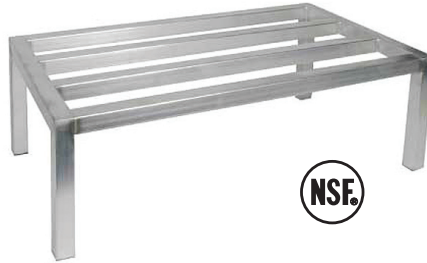

ALUMINUM DUNNAGE RACKS, NSF

ITEM	SIZE	CAP. LB.
ROY DR 2036	20 x 36 x 12	1400
ROY DR 2048	20 x 48 x 12	1300
ROY DR 2060	20 x 60 x 12	1200
ROY DR 2436	24 x 36 x 12	1300
ROY DR 2448	24 x 48 x 12	1200
ROY DR 2460	24 x 60 x 12	1100