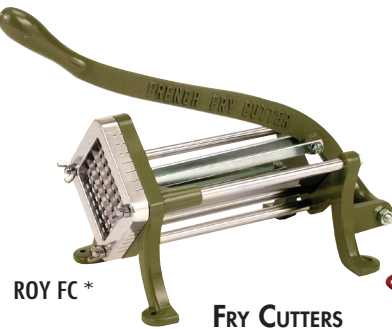

ROY CO 2
#2 CAN OPENER

ROY CO 1
#1 CAN OPENER

ROY GS
GRILL SCRAPER

ROY GS B
REPLACEMENT
BLADE

ROY GSH
GRILL SCREEN
HOLDER

ROY 23
TACO FRY BASKET

ROY PR 88
POTATO RICER

TORT 75
7.5" TORTILLA
PRESS
CAST IRON