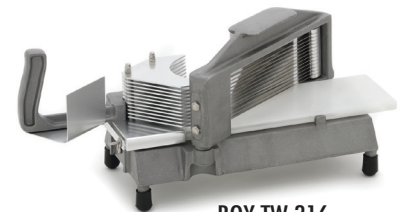

ITEM	COLOR
TORT BAS BLK	BLACK
TORT BAS RED	RED
TORT BAS YEL	YELLOW

ROY FB 1265 PH

FRYER BASKETS

ITEM	SIZE
ROY FB 1265 PH	12-1/2 x 6-1/4 x 5-1/4
ROY FB 1355 PH	13-1/4 x 5-5/8 x 5-11/16

ROY PCD 13
PANCAKE BATTER
DISPENSER
STAINLESS STEEL