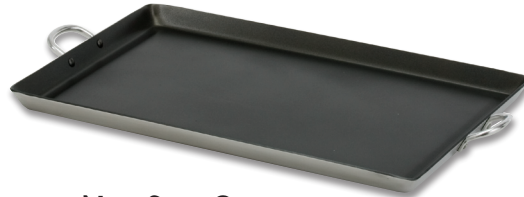

ITEM	DESCRIPTION
ROY BP 1117	11 x 17 x 2.25" w/HANDLES
ROY BP 182625	18 x 26 x 2.5"
ROY BP 182635	18 x 26 x 3.5" w/HANDLES

DRAIN GRATES
Chrome Plated Woven Wire

ITEM	SIZE	FITS
ROY PANG 1	10 x 18"	FULL-SIZE STEAM PAN
ROY PANG 2	8 x 10.5"	HALF-SIZE STEAM PAN
ROY PANG 3	17 x 25"	FULL-SIZE BUN PAN
ROY PANG 4	12 x 16.5"	HALF-SIZE BUN PAN

12 CUP EGG POACHER
14-1/8" Diam. x 2-1/2"

ITEM	SIZE
ROY 209	1/2 QT

NON-STICK GRIDDLES
Heavy Weight Aluminum with Silverstone™ Non-Stick Coating and Handles

ITEM	DESCRIPTION
ROY GRID 17 S	12 x 17 x 1-1/4"
ROY GRID 19 S	15 x 19 x 1-1/4"
ROY GRID 23 S	15 x 23 x 1-1/4"