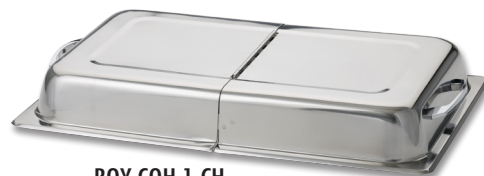

- Stainless Steel
- 8 Quart Capacity
- Welded Stackable Frame
- Dome Cover
- Dripless Water Pan
- Fuel Holders

ROY COH 6
FRAME FOLDED
FOR STORAGE

SOUP STATION LID SET

ROY COH SS 2

Convert Most Oblong Chafers to Soup Station • Features Mirror Finish, Two Custom Sized 4 qt Insets with Notched Lids and Knob Handles